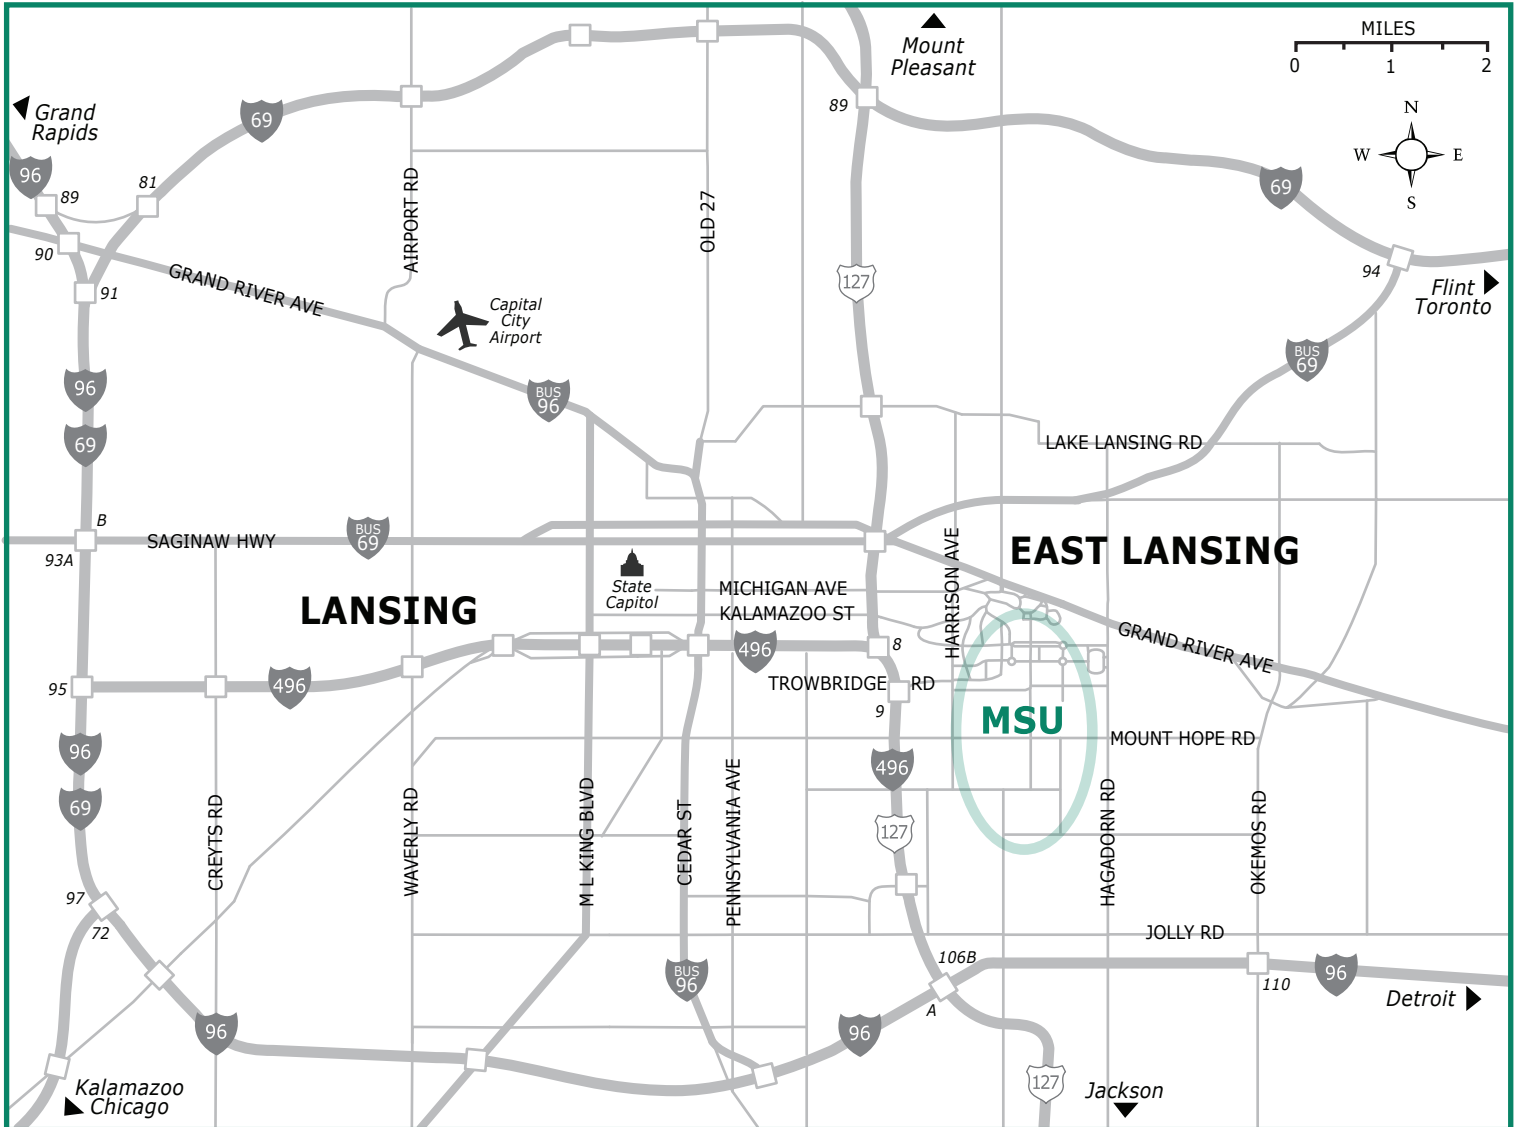

LANSGING AREA

DRIVING DIRECTIONS TO MICHIGAN STATE UNIVERSITY

From Traverse City or Points North via I-75

Proceed south on I-75 to US-127 near Grayling. Proceed south on US-127 to East Lansing. Take the Trowbridge Road exit. Follow Trowbridge Road east to Michigan State University.

From Detroit or Points East via I-96

Proceed west on I-96 to northbound US-127; follow US-127 north to East Lansing. Take the Trowbridge Road exit. Follow Trowbridge Road east to Michigan State University.

From Grand Rapids or Points West via I-96

Proceed east on I-96 to eastbound I-69. Proceed east on I-69 to southbound US-127. Take US-127 south to East Lansing. Take the Trowbridge Road exit. Follow Trowbridge Road east to Michigan State University.

From Jackson or Points South via US-127

Proceed north on US-127 to East Lansing. Take the Trowbridge Road exit and continue east to Michigan State University.